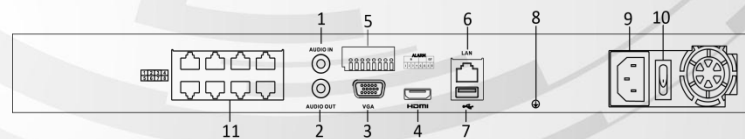

Physical Interfaces

Index	Description
1	AUDIO IN, RCA connector for audio input.
2	AUDIO OUT, RCA connector for audio output.
3	DB9 connector for VGA output. Display local video output and menu.
4	HDMI video output connector.
5	Controller Port, Alarm In/Alarm Out
6	LAN, 1 RJ-45 10 /100 /1000 Mbps self-adaptive Ethernet interfaces provided.
7	USB 3.0 Interface.
8	GND
9	100 to 240 VAC power supply
10	Power Switch
11	Network Interfaces with PoE function (8 interfaces for DS-7608NI-I2/8P and 16 interfaces for DS-7616NI-I2/16P)

www.hikvision.com