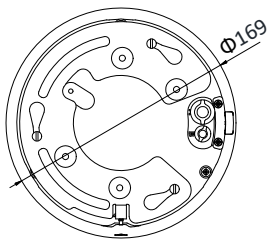

Order Model

DS-2DE4A204IW-DE (2.8-12mm), 12 VDC & PoE+ (802.3at, class4)

Dimensions

Unit: mm