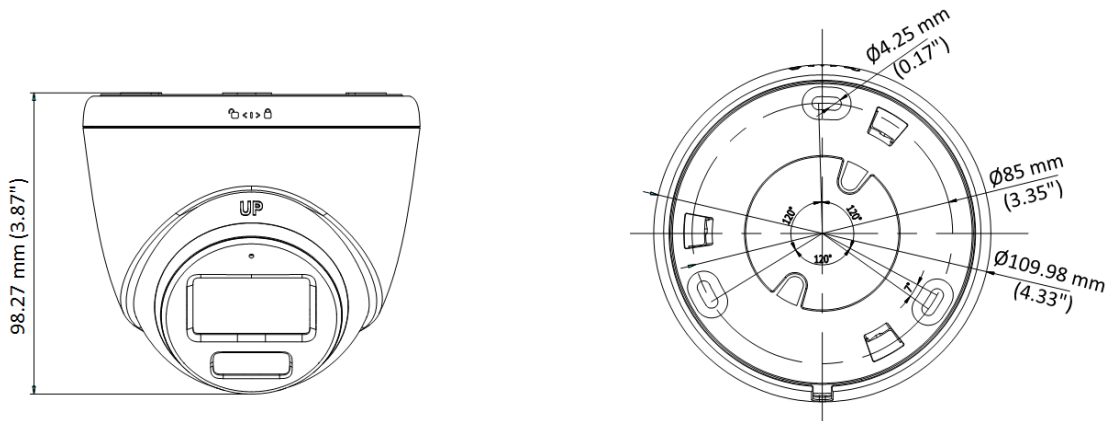

▪ **Available Model**

DS-2CE72KF0T-FS

▪ **Dimension**

▪ **Accessory**

▪ **Optional**

DS-1281ZJ-S Inclined ceiling mount	DS-1272ZJ-110-TRS Wall mount	DS-1275ZJ-SUS Vertical pole mount	DS-1280ZJ-S Junction box	DS-1276ZJ-SUS Corner mount