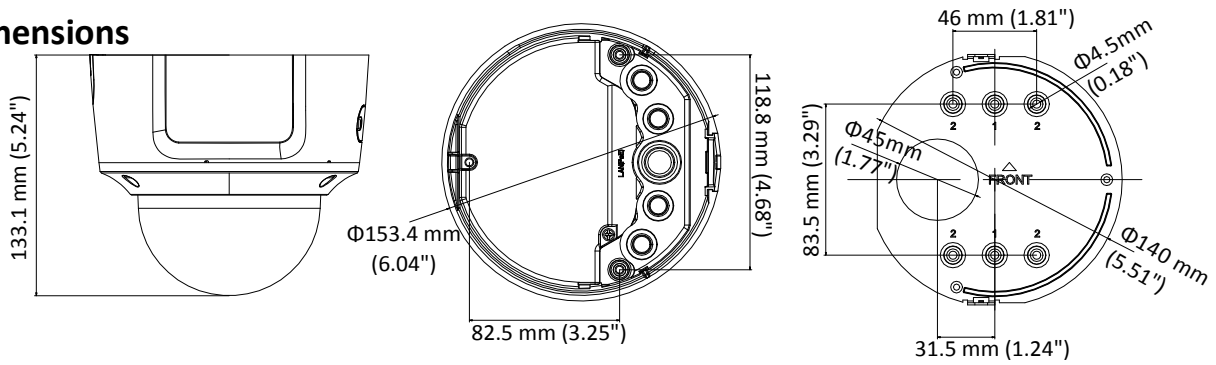

## Specifications

<b>Camera</b>	
Image Sensor	1/2.5" Progressive Scan CMOS
Min. Illumination	Color: 0.01 Lux @ (F1.2, AGC ON), 0 Lux with IR Color: 0.014 Lux @ (F1.4, AGC ON), 0 Lux with IR
Shutter Speed	1/3 s to 1/100,000 s
Slow Shutter	Yes
Day & Night	IR Cut Filter
Digital Noise Reduction	3D DNR
WDR	120dB
3-Axis Adjustment	Pan: 0° to 355°, tilt: 0° to 75°, rotate: 0° to 355°
<b>Lens</b>	
Focal length	2.8 to 12 mm
Aperture	F1.4
Focus	Auto
FOV	Horizontal field of view: 115° to 35° Vertical field of view: 60° to 19° Diagonal field of view: 146° to 38.5°
Lens Mount	Ø14
<b>IR</b>	
IR Range	Up to 30 m
Wavelength	850nm
<b>Compression Standard</b>	
Video Compression	Main stream: H.265/H.264 Sub stream: H.265/H.264/MJPEG Third stream: H.265/H.264
H.264 Type	Main Profile/High Profile
H.264+	Main stream supports
H.265 Type	Main Profile
H.265+	Main stream supports
Video Bit Rate	32 Kbps to 16 Mbps
Audio Compression	G.711/G.722.1/G.726/MP2L2/PCM
Audio Bit Rate	64Kbps(G.711)/16Kbps(G.722.1)/16Kbps(G.726)/32-192Kbps(MP2L2)
<b>Smart Feature-set</b>	
Behavior Analysis	Line crossing detection, intrusion detection, unattended baggage detection, object removal detection
Exception Detection	Scene change detection
Face Detection	Yes
Region of Interest	Support 1 fixed region for main stream and sub stream
<b>Image</b>	
Max. Resolution	3840 × 2160
Main Stream	50Hz: 20 fps (3840 × 2160), 25 fps (3072 × 1728, 2560 × 1440, 1920 × 1080, 1280 × 720) 60Hz: 20 fps (3840 × 2160), 30 fps (3072 × 1728, 2560 × 1440, 1920 × 1080, 1280 × 720)
Sub Stream	50Hz: 25fps (640 × 480, 640 × 360, 320 × 240) 60Hz: 30fps (640 × 480, 640 × 360, 320 × 240)

## Dimensions