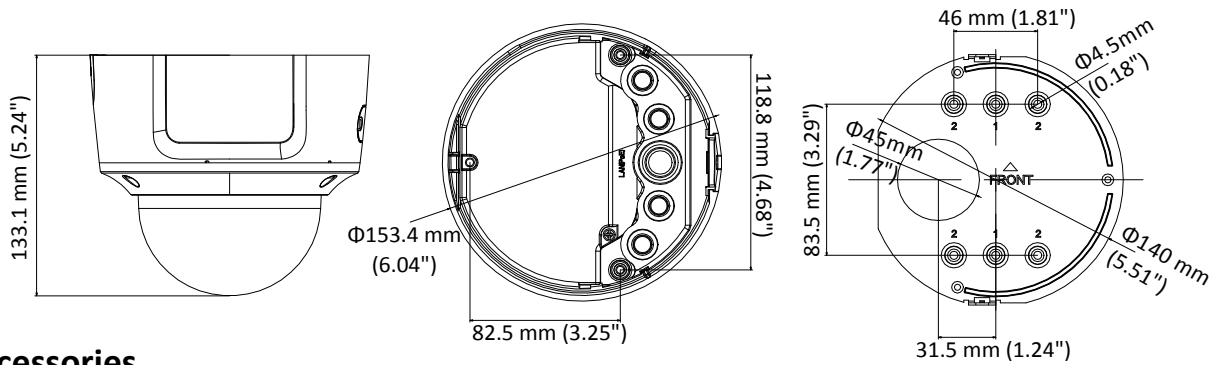

## Specifications

<b>Camera</b>	
Image Sensor	1/2.8" Progressive Scan CMOS
Min. Illumination	Color: 0.005 Lux @ (F1.2, AGC ON), 0 Lux with IR Color: 0.0068 Lux @ (F1.4, AGC ON), 0 Lux with IR
Shutter Speed	1/3 s to 1/100,000 s
Slow Shutter	Yes
Day & Night	IR Cut Filter
Digital Noise Reduction	3D DNR
WDR	120dB
3-Axis Adjustment	Pan: 0° to 355°, tilt: 0° to 75°, rotate: 0° to 355°
<b>Lens</b>	
Focal length	2.8 to 12 mm
Aperture	F1.4
Focus	Auto
FOV	Horizontal field of view: 105° to 35° Vertical field of view: 56° to 20° Diagonal field of view: 126° to 40.5°
Lens Mount	Ø14
<b>IR</b>	
IR Range	Up to 30 m
Wavelength	850nm
<b>Compression Standard</b>	
Video Compression	Main stream: H.265/H.264 Sub stream: H.265/H.264/MJPEG Third stream: H.265/H.264
H.264 Type	Main Profile/High Profile
H.264+	Main stream supports
H.265 Type	Main Profile
H.265+	Main stream supports
Video Bit Rate	32 Kbps to 16 Mbps
Audio Compression	G.711/G.722.1/G.726/MP2L2/PCM
Audio Bit Rate	64Kbps(G.711)/16Kbps(G.722.1)/16Kbps(G.726)/32-192Kbps(MP2L2)
<b>Smart Feature-set</b>	
Behavior Analysis	Line crossing detection, intrusion detection, unattended baggage detection, object removal detection
Exception Detection	Scene change detection
Face Detection	Yes
Region of Interest	Support 1 fixed region for main stream and sub stream
<b>Image</b>	
Max. Resolution	1920 × 1080
Main Stream	50Hz: 25fps (1920 × 1080, 1280 × 960, 1280×720) 60Hz: 30fps (1920 × 1080, 1280 × 960, 1280×720)
Sub Stream	50Hz: 25fps (640 × 480, 640 × 360, 320 × 240) 60Hz: 30fps (640 × 480, 640 × 360, 320 × 240)

## Dimensions