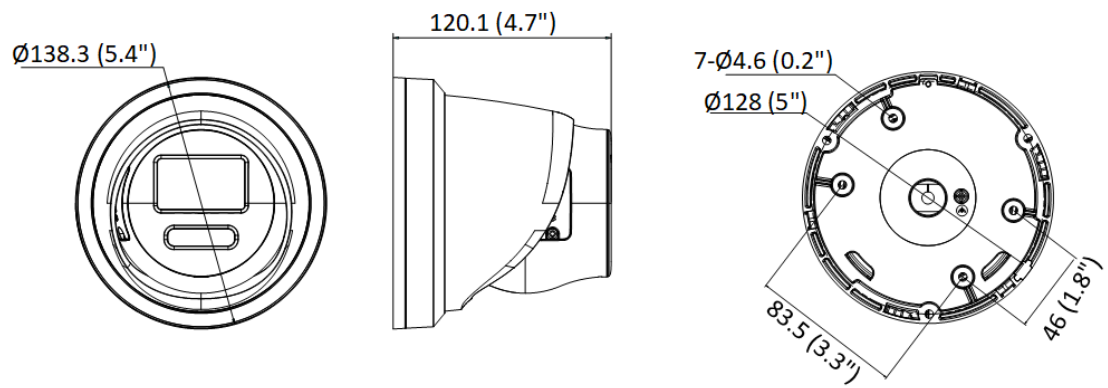

General	
Power	-L: 12 VDC, 0.42 A, max. 5 W PoE: 802.3af, 36 V to 57 V, 0.17 A to 0.11 A, max. 6.0 W -LU: 12 VDC, 0.46 A, max. 5.5 W PoE: 802.3af, 36 V to 57 V, 0.18 A to 0.11 A, max. 6.5 W
Material	Cover: metal, main body: metal
Dimension	Ø138.3 mm × 120.1 mm (Ø5.4" × 4.7")
Package Dimension	170 mm × 170 mm × 150 mm (6.7" × 6.7" × 5.9")
Weight	Approx. 870 g (1.9 lb.)
With Package Weight	Approx. 1160 g (2.6 lb.)
Storage Conditions	-30 °C to 60 °C (-22 °F to 140 °F). Humidity 95% or less (non-condensing)
Startup and Operating Conditions	-30 °C to 60 °C (-22 °F to 140 °F). Humidity 95% or less (non-condensing)
Language	33 languages English, Russian, Estonian, Bulgarian, Hungarian, Greek, German, Italian, Czech, Slovak, French, Polish, Dutch, Portuguese, Spanish, Romanian, Danish, Swedish, Norwegian, Finnish, Croatian, Slovenian, Serbian, Turkish, Korean, Traditional Chinese, Thai, Vietnamese, Japanese, Latvian, Lithuanian, Portuguese (Brazil), Ukrainian
General Function	Anti-flicker, heartbeat, mirror, password reset via e-mail, pixel counter
Software Reset	Yes
Approval	
EMC	FCC (47 CFR Part 15, Subpart B) CE-EMC (EN 55032: 2015, EN 61000-3-2: 2019, EN 61000-3-3: 2013+A1: 2019, EN 50130-4: 2011+A1: 2014) RCM (AS/NZS CISPR 32: 2015) IC (ICES-003: Issue 7) KC (KN32: 2015, KN35: 2015)
Safety	UL (UL 62368-1) CB (IEC 62368-1: 2014+A11) CE-LVD (EN 62368-1: 2014/A11: 2017)
Environment	CE-RoHS (2011/65/EU) WEEE (2012/19/EU) Reach (Regulation (EC) No 1907/2006)
Protection	IP67 (IEC 60529-2013)

▪ Available Model

DS-2CD2387G2-L (2.8/4 mm)

DS-2CD2387G2-LU (2.8/4 mm)

▪ **Dimension**

Model With Mic

Unit: mm (inch)

Model Without Mic

Unit: mm (inch)