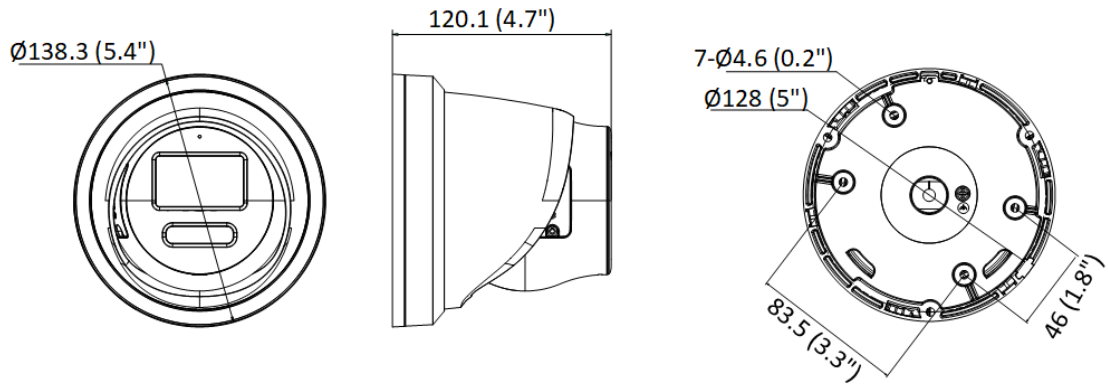

General	
Power	-L: 12 VDC, 0.42 A, max. 5 W PoE: 802.3af, 36 V to 57 V, 0.17 A to 0.11 A, max. 6.0 W -LU: 12 VDC, 0.46 A, max. 5.5 W PoE: 802.3af, 36 V to 57 V, 0.18 A to 0.11 A, max. 6.5 W
Material	Cover: metal, main body: metal
Dimension	Ø138.3 mm × 120.1 mm (Ø5.4" × 4.7")
Package Dimension	170 mm × 170 mm × 150 mm (6.7" × 6.7" × 5.9")
Weight	Approx. 870 g (1.9 lb.)
With Package Weight	Approx. 1160 g (2.6 lb.)
Storage Conditions	-30 °C to 60 °C (-22 °F to 140 °F). Humidity 95% or less (non-condensing)
Startup and Operating Conditions	-30 °C to 60 °C (-22 °F to 140 °F). Humidity 95% or less (non-condensing)
Language	33 languages English, Russian, Estonian, Bulgarian, Hungarian, Greek, German, Italian, Czech, Slovak, French, Polish, Dutch, Portuguese, Spanish, Romanian, Danish, Swedish, Norwegian, Finnish, Croatian, Slovenian, Serbian, Turkish, Korean, Traditional Chinese, Thai, Vietnamese, Japanese, Latvian, Lithuanian, Portuguese (Brazil), Ukrainian
General Function	Anti-flicker, heartbeat, mirror, password reset via e-mail, pixel counter
Software Reset	Yes
Approval	
EMC	FCC (47 CFR Part 15, Subpart B) CE-EMC (EN 55032: 2015, EN 61000-3-2: 2019, EN 61000-3-3: 2013+A1: 2019, EN 50130-4: 2011+A1: 2014) RCM (AS/NZS CISPR 32: 2015) IC (ICES-003: Issue 7) KC (KN32: 2015, KN35: 2015)
Safety	UL (UL 62368-1) CB (IEC 62368-1: 2014+A11) CE-LVD (EN 62368-1: 2014/A11: 2017)
Environment	CE-RoHS (2011/65/EU) WEEE (2012/19/EU) Reach (Regulation (EC) No 1907/2006)
Protection	IP67 (IEC 60529-2013)

▪ Available Model

DS-2CD2387G2-L (2.8/4 mm)

DS-2CD2387G2-LU (2.8/4 mm)

▪ **Dimension**

Model With Mic

Unit: mm (inch)

Model Without Mic

Unit: mm (inch)