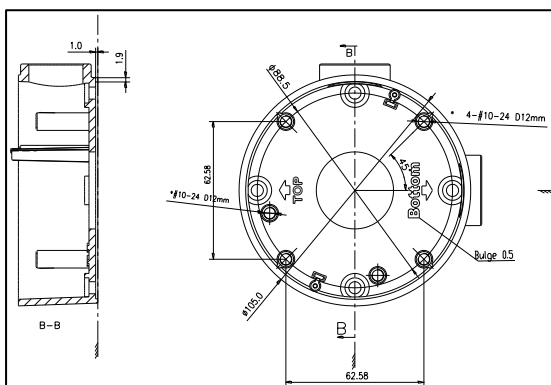

DS-1260ZJ

Junction Box for Bullet Camera

Features:

- Aluminum alloy material with surface spray treatment

Dimension:

Order Model:

DS-1260ZJ

Parameter:

Model	DS-1260ZJ
Parameters	Junction Box for Bullet Camera
Appearance	Hikvision White
Material	Aluminum Alloy
Dimension	Ø105 × 36 mm (4.13" × 1.42")
Weight	251 g (0.55 lb.)

Notice:

- The bracket should be installed on flat wall
- Waterproof rubber is necessary for outdoor application
- The wall must be capable of supporting over 3 times as much as the total weight of the camera and the mount.
- The maximum load capacity of the bracket is 4.5 kg

Note: The actual dome camera may vary from the picture above.