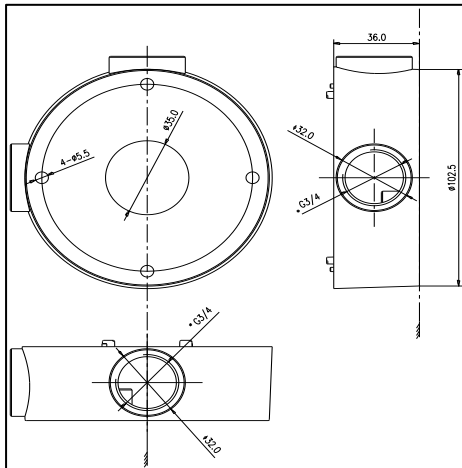

DS-1260ZJ

Junction Box for Bullet Camera

Features:

- Aluminum alloy material with surface spray treatment

Dimension:

Order Model:

DS-1260ZJ

Parameter:

Model	DS-1260ZJ
Parameters	Junction Box for Bullet Camera
Appearance	Hikvision White
Material	Aluminum Alloy
Dimension	Ø105 × 36 mm (4.13" × 1.42")
Weight	251 g (0.55 lb.)

Notice:

- The bracket should be installed on flat wall
- Waterproof rubber is necessary for outdoor application
- The wall must be capable of supporting over 3 times as much as the total weight of the camera and the mount.
- The maximum load capacity of the bracket is 4.5 kg

Note: The actual dome camera may vary from the picture above.