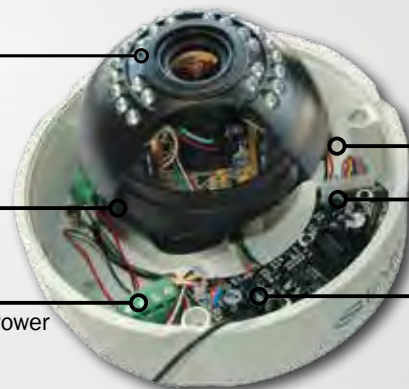

ATR

ATR - ADAPTIVE TONE REPRODUCTION

ATR improves the visibility of the entire picture by providing the optimum gradation compensation.

INTELLIGENT IR

INTELLIGENT IR

The camera automatically adjust the infrared light required, as the subject moves closer to or further away from the camera, this results in a clear image that is not washed out or too dark.

DUAL POWER 12/24V

3 - Axis Gimble

20mm Conduit Point

Composite Video & Power Terminal Connection

Detachable BNC For 2nd Video Out For Test Monitor

OSD Joystick

Built-in Balun (Terminal Connector)

ADDITIONAL INFORMATION