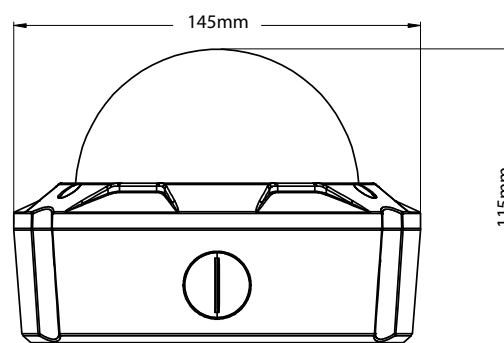

700TVL Professional Vandal Resistant IR Dome CCTV Camera

VAN-E37-V2W SPECIFICATIONS

CCD	1/3" 960H Exview HAD II CCD
DSP	Enhanced Effio-E
TVL	COLOR: 650TVL , B/W: 700TVL
Lens	2.8-12mm Varifocal
IR Range	25-30M
IR Leds	30 PCS
Minimum Illumination	0 Lux (IR ON)
Gamma Correction	0.45
Video Output	1Vp-p,75Ω
Effective Pixels	PAL: 976 (H) × 582 (V) , NTSC: 976 (H) × 494 (V)
Auto Electric Shutter	PAL:1/50-1/100,000S NTSC:1/60-1/100,000S
White Balance	ATW/PUSH/USER1/USER2/ANTI CR/ MANUAL/PUSH LOCK
Back Light Compensation	BLC & HSBLC & ATR (Adaptive Tone Reproduction)
Day/Night	Auto/COLOR / B&W / Infrared LED exposure optimization
Motion Detection	ON/OFF(4 Zone)
Privacy Masking	ON / OFF (8 Marks)
Language	English/Japanese/Chinese/German/ French/Russian/Portuguese/Spanish
IR Range	25-30M
Menu	OSD Control Built-in, Second Video, Baluns
S/N Ratio	52dB (AGC OFF)
Automatic Gain Control	AUTO (4 STEP)
Dynamic Noise Reduction	2D-NR
IP Rating	IP66
Power Supply	DC12V, AC24V, Dual Power Voltage
Scanning System	2:1 Interlace
Current Consumption	105mA (IR OFF) , 345mA (IR ON)
Storage Temperature	-20~+60°C
Operating Temperature	-10~+50°C
Dimensions	Φ145*115mm
Weight	800g

DIAGRAM

DIMENSIONS

145X145X115mm

COLOUR

WHITE

VAN-E37-V2W

EXTERNAL 700TVL, EFFIO-E DSP

2D-DNR