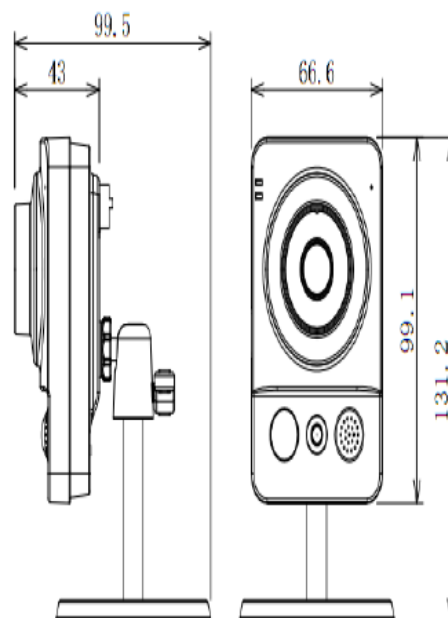

BUSINESS RANGE
HOME CAM 1
HOME CAM 1 WIF
 720P HOME CAMERA

V2

HD CCTV Camera - view on your iPhone or Android device

SPECIFICATIONS

Image Sensor	1/3" 1.3Megapixel (720P) Aptina CMOS
Effective Pixels	1280(H)x960(V)
Scanning System	Progressive
Electronic Shutter Speed	Auto/Manual 1/3~1/10000 (PAL) Auto/Manual 1/4~1/10000(NTSC)
Min. Illumination	0.1lux/F1.8(colour),
S/N Ratio	> 50dB
Max. IR LEDs Length	10m
Day/Night	Auto(Electronic) / Color / B/W
White Balance	BLC / HLC / DWDR
Gain Control	Auto/Manual
Noise Reduction	2D
Privacy Masking	Up to 4 areas
Lens	3.6mm
ONVIF	ONVIF Ver. 2.0
Max Aperture	F1.8
Angle of View	70°
Compression	H.264/MJPEG
Resolution	1.3M(1280x960)/720P(1280x720)/ D1/CIF
Frame Rate	Main Stream: 1.3M(1~15fps)/720P/ D1(1~25/30fps) Sub Stream: D1/CIF(1 ~ 25/30fps)
Ethernet	RJ-45 (10/100Base-T)
WIFI	YES HOMECAMWIF MODEL ONLY
PIR Sensor Range	Up to 6m
Power Supply	DC12V, PoE
Power Consumption	<4W
Working Environment	-10 °C~+50 °C, 10%~90%
Dimensions	66.6x43mmx131.2
Weight	0.35kg (0.4kg with bracket)

GENERAL FEATURES

- 1/3" 720P progressive scan Aptina CMOS
- DWDR, Day/Night, 2DNR, Auto iris, AWB, AGC, BLC
- H.264 video compression and JPEG image capture
- Max 25ps@720P(1280x720)
- 10m IR Range
- Built-in 3.6mm Lens
- PIR sensor range 6m
- Support DC12V power supply, PoE
- Wi-Fi (HOMECAMWIF model only)

DIAGRAM

DIMENSIONS

66.6x43x131.2mm

COLOUR

WHITE