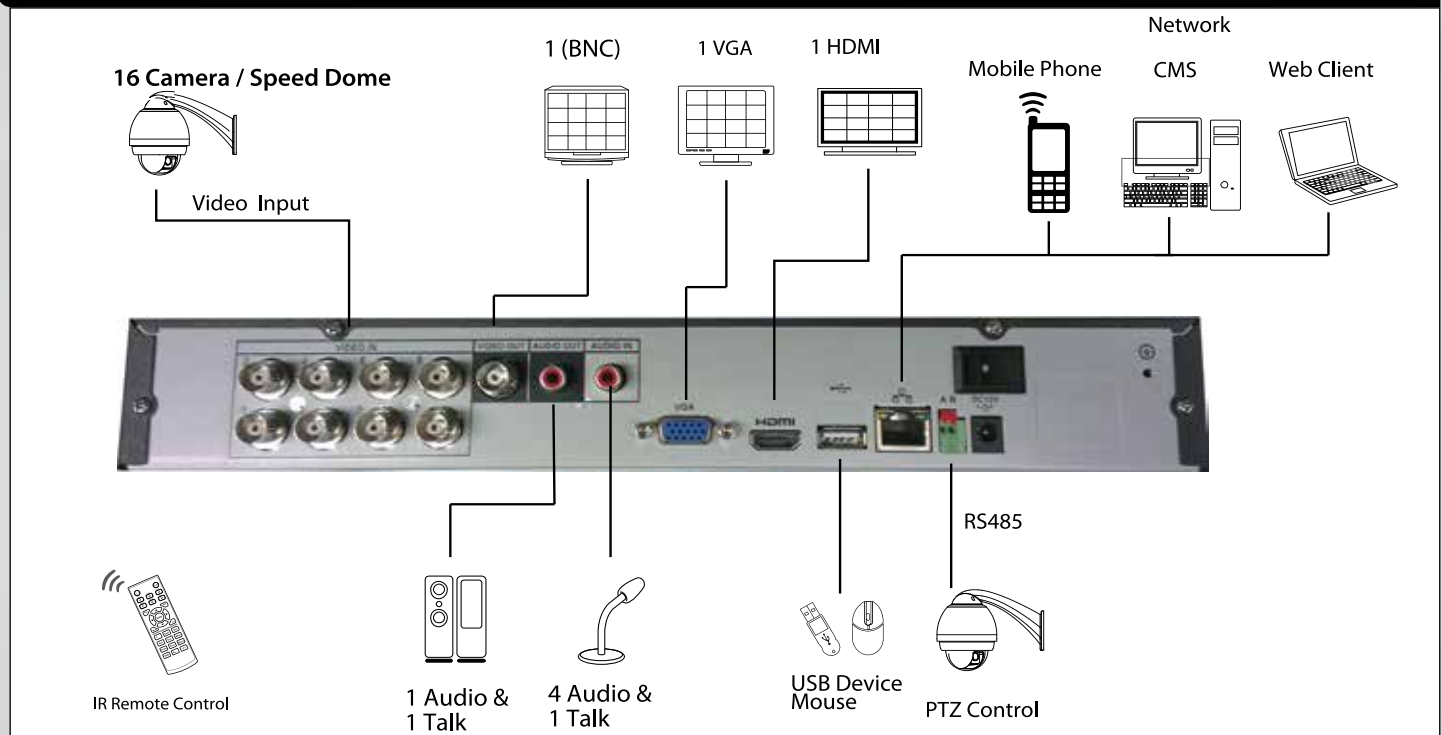

For further information on our products visit our website www.cctvireland.ie email: sales@cctvireland.ie

ZEUS HD LITE

4/8/16 CHANNEL STANDALONE DVR

CCTVIRELAND.ie

Full HD
1080P

HDMI

QVIS®

-  SIMPLE
TIMELINE ON
PLAYBACK
 -  PENTAPLEX
OPERATION
 -  MAINTENANCE
EMAIL
ALERT
 -  INTRUDER
ALERT
- EMAIL
MAINTENANCE
TRIGGER
 - EMAIL
SNAPSHOT
ON MOTION
TRIGGER

SYSTEM CONNECTION :: REAR PANEL 8CHN :: MINI U - 280mm×375mm×50mm

VIEW YOUR DVR REMOTELY VIA
YOUR MOBILE, IPAD OR TABLET

DOWNLOAD THE IAPOLLO + IAPOLLO PRO APP

iAPOLLO
iPHONE

iAPOLLO
ANDROID
PHONE

iAPOLLO
PRO iPad