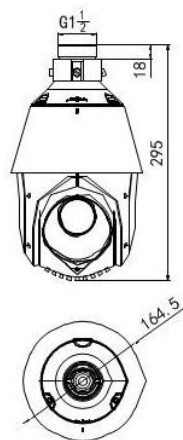

## 2MP H.265 20X Network IR PTZ Dome Camera

<b>Model</b>	<b>DS-2DE4220IW-D</b>
<b>Camera Module</b>	
Image Sensor	1/2.8" Progressive Scan CMOS
Min. Illumination	F1.6, AGC On: Color: 0.05 lux, B/W : 0.01 lux, 0 lux with IR
Max. Image Resolution	1920 × 1080
Focal Length	4.7-94.0mm, 20x
Digital Zoom	16X
Zoom Speed	Approx.3s(Optical Wide~Tele)
Angle of View	58.3-3.2 degree (Wide~Tele)
Min. Working Distance	10~1,000mm(Wide~Tele)
Aperture Range	F1.6~F3.5
Focus Mode	Auto / Semiautomatic / Manual
DWDR	Support
S / N Ratio	≥ 52dB
Shutter Time	1-1/10,000s
AGC	Auto / Manual
White Balance	Auto / Manual /ATW/Indoor/Outdoor/Daylight lamp/Sodium lamp
Day & Night	IR Cut Filter
Privacy Mask	8 privacy masks programmable
Enhancement	3D DNR, Defog, HLC/BLC
<b>Pan and Tilt</b>	
Range	Pan:360° endless; Tilt: -15°~90°(Auto Flip)
Speed	Pan Manual Speed: 0.1°~80°/s, Pan Preset Speed: 80°/s Tilt Manual Speed: 0.1°~80°/s, Tilt Preset Speed: 80°/s
Number of Preset	300
Patrol	8 patrols, up to 32 presets per patrol
Park Action	Preset / Patrol / Pattern / Pan scan / Tilt scan / Random scan / Frame scan / Panorama scan
Scheduled Task	Auto scan / Frame scan / Random scan / Patrol / Pattern / Preset / Panorama scan / Tilt scan / Dome reboot / Dome adjust / Aux output
<b>Features</b>	
Detection	Intrusion detection, Line crossing detection, Motion detection
ROI encoding	Support 4 areas with adjustable levels
<b>Infrared</b>	
IR Distance	Up to 100m
IR Intensity	Automatically adjusted, depending on the zoom ratio
<b>Network</b>	
Ethernet	10Base-T / 100Base-TX, RJ45 connector
Main Stream	50Hz:25fps(1920×1080), 25fps (1280×720), 60Hz:30fps(1920×1080), 30fps (1280×720)

## 2MP H.265 20X Network IR PTZ

## Dimensions

Unit:mm