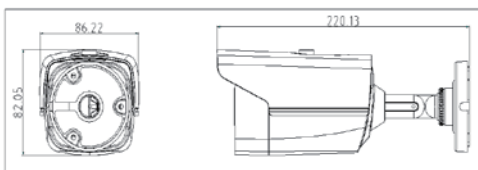

DS-2CE16D1T-IT1/IT3/IT5

HD1080P EXIR Bullet Camera

TURBO HD

EXIR

Key features

- HD1080P Video Output
- Adopt HDTVl Technology
- True Day/Night, Smart IR
- EXIR technology, 20/40/80m IR distance
- IP66 weatherproof
- OSD menu controlled via UTC

Dimensions

Accessories

Video balun
DS-1H18

Available models

DS-2CE16D1T-IT1
DS-2CE16D1T-IT3
DS-2CE16D1T-IT5

	DS-2CE16D1T-IT1	DS-2CE16D1T-IT3	DS-2CE16D1T-IT5
Camera			
Image Sensor	2 MP CMOS Image Sensor		
Signal System	PAL / NTSC		
Effective Pixels	1930(H)*1088(V)		
Min. Illumination	0.01 Lux @(F1.2,AGC ON), 0 Lux with IR		
Shutter speed	1/25(1/30) s to 1/50,000 s		
Lens	2.8mm, 3.6mm, 6mm optional	3.6mm, 6mm, 8mm, 12mm, 16mm optional	
	Angle of View: 105.8°(2.8mm), 84.3°(3.6mm), 55.4°(6mm)	Angle of View: 84.3°(3.6mm), 55.4°(6mm), 38.7°(8mm), 24.8°(12mm), 19.2°(16mm)	
Lens Mount	M12		
Angle Adjustment	Pan: 0 - 360°, Tilt: 0 - 90°, Rotation: 0 - 360°		
Day & Night	ICR		
Synchronization	Internal synchronization		
Video Frame Rate	1080p@25fps/1080p@30fps		
HD Video Output	1 Analog HD output		
S / N Ratio	More than 52dB		
Menu			
AGC	Support		
D/N Mode	Color/ BW/ EXT		
White Balance	Auto/ Manual		
BLC	Support		
Language	English/ Chinese		
Function	Digital noise reduction, Mirror		
General			
Working Temperature / Humidity	-40 °C – 60 °C (-40 °F – 140 °F) Humidity 90% or less (non-condensing)		
Power Supply	12 VDC		
Power Consumption	Max. 2.5W	Max. 3.5W	Max. 5W
Weather Proof Ratings	IP66		
IR Range	Up to 20m	Up to 40m	Up to 80m
Communication	Up the coax Protocol: HIKVISION-C(Coaxitron)		
Dimensions	86.22×82.05×220.13mm(3.39" ×3.23" ×8.67")		
Weight	430 g (0.95 lb)		