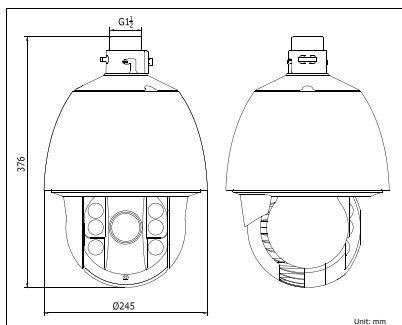

Dimensions

Accessories

DS-2AE-714(Outdoor)	
Camera	
Image Sensor	1/4" CCD
Effective Pixel	PAL:752(H)×582(V), NTSC:768(H)×494(V)
Horizontal Resolution	Color: 540 TVL,B/W: 600 TVL
Signal System	PAL /NTSC
Min. Illumination	Color: 0.1Lux@ (F1.6,AGC ON) B/W: 0.01Lux@ (F1.6,AGC ON), 0 Lux with IR
White Balance	Auto / Manual / ATW
AGC	Auto / Manual
S / N Ratio	≥ 50dB
DNR	High/Medium/Low/off
DWDR	128x(On/Off/Auto)
Shutter Time	PAL: 1/50-1/10,000s NTSC: 1/60-1/10,000s
Day & Night	IR Cut Filter
Digital Zoom	16x
Privacy Masking	8 privacy masks programmable; a maximum of 8 zones can be masked simultaneously on the same video screen
Focus Model	Auto / Semiautomatic / Manual
Lens	
Focal Length	3.84-88.32mm, 23X
Zoom Speed	Approx.3.0s(Optical Wide-Tele)
Angle of View	50.2-2.44degree(Wide-Tele)
Min. Working Distance	10-1500mm (Wide-Tele)
Aperture Range	F1.6
Pan and Tilt	
Pan Range	360° endless
Pan Speed	Pan Manual Speed: 0.1°-120°/s, Pan Preset Speed: 150°/s
Tilt Range	0°-90° (Auto Flip)
Tilt Speed	Tilt Manual Speed: 0.1°-60°/s, Tilt Preset Speed: 90°/s
Proportional Zoom	Rotation speed can be adjusted automatically according to zoom multiples
Number of Preset	255
Patrol	4 patrols, up to 32 presets per patrol
Pattern	4 patterns, with the total recording time not less than 10 minutes
Power-off Memory	Support
Park Action	Preset / Patrol / Pattern / Pan scan
PTZ Position Display	On / Off
Compass	Support , the north can be set
Scheduled Task	Preset / Patrol / Pattern / Pan scan
Infrared	
IR Distance	80m
IR Intensity	Automatically adjusted, depending on the zoom ratio
Input/ Output	
Monitor Output	1.0V[p-p] / 75Ω, NTSC (or PAL) composite, BNC
General	
Menu Language	English
RS-485 Protocols	HIKVISION, Pelco-P, Pelco-D, self-adaptive
Power	24 VAC, Max.15W, 30W(IR LED On, Heater On)
Working Temperature / Humidity	-30 °C -65 °C (-22 °F -149 °F)(outdoor dome) 90% or less
Protection Level	IP66 standard (outdoor dome) TVS 4,000V lightning protection, surge protection and voltage transient protection
Mounting	Various mounting modes optional
Dimensions	Φ245 ×376mm (Φ9.65" ×14.80") (Outdoor)
Weight (approx.)	5.5kg(12.13lbs)
Mount Option	Long-arm wall mount: DS-1614ZJ; Corner mount: DS-1633ZJ; Pole Mount: DS-1622ZJ; Power box mount:DS-1634ZJ