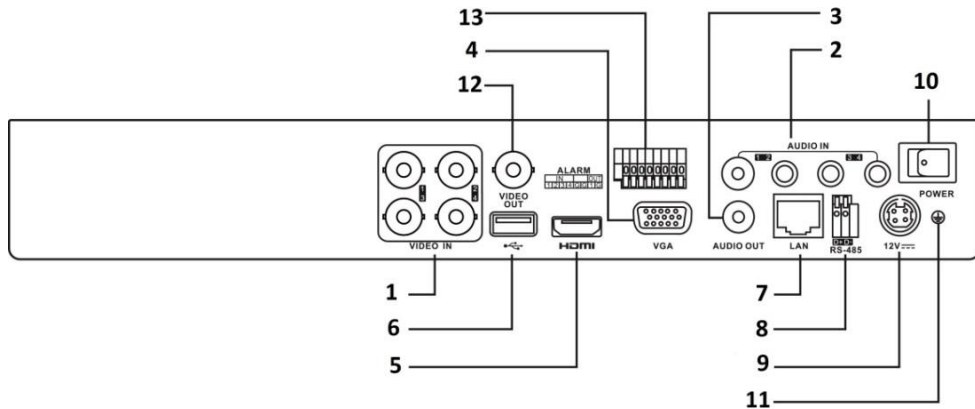

Physical Interfaces

NOTE

The rear panel of DS-7208HUHI-K1 provides 8 video input interfaces.

Index	Description	Index	Description
1	VIDEO IN	8	RS-485 Serial Interface
2	AUDIO IN, RCA Connector	9	12 VDC Power Input
3	AUDIO OUT, RCA Connector	10	Power Switch
4	VGA Interface	11	GND
5	HDMI Interface	12	VIDEO OUT
6	USB Interface	13	Alarm In/Out
7	LAN Network Interface		

Available Models

DS-7204HUHI-K1, DS-7208HUHI-K1

03050101070502

CCTVireland.ie

Find us on

Find us on Facebook

We are Official HIKVision Partners

HIKVISION SILVER PARTNER