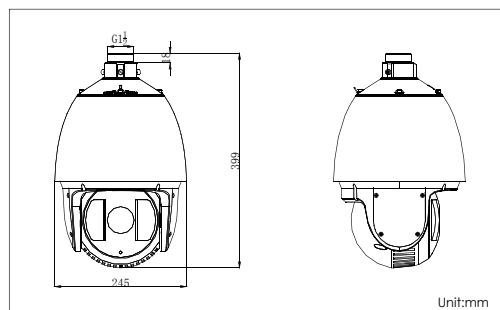

Dimensions

Accessories

DS-1614ZJ

DS-1633ZJ

DS-1622ZJ

DS-1634ZJ

DS-2DF7276	
Camera	
Image Sensor	1/3" Progressive Scan CMOS
Effective Pixel	1320K pixels
Min. Illumination	Color : 0.05 lux (F1.6, AGC On); B/W : 0.005 lux (F1.6, AGC On); 0 Lux with IR
White Balance	Auto / Manual / ATW/Indoor/Outdoor/Daylight lamp/Sodium lamp
AGC	Auto / Manual
S / N Ratio	≥ 50dB
Digital Noise Reduction	3D DNR
Backlight Compensation	HLC / BLC
Wide Dynamic Range	Digital WDR
Shutter Speed	50Hz: 1~1/30,000s; 60Hz: 1~1/30,000s
Day & Night	IR Cut Filter
Digital Zoom	16X
Privacy Masking	Up to 24 zones, maximum 8 zones on a same image, multiple colors and mosaics optional
Focus Mode	Auto / Semiautomatic / Manual
Enhancement	Smart Defog: on / off
Lens	
Focal Length	4.3 ~ 129.0mm, 30x
Zoom Speed	Approx 3s(Optical Wide-Tele)
Angle of View	57.4-2.8 degree (Wide-Tele)
Min. Working Distance	10 ~ 1,500mm(Wide-Tele)
Aperture Range	F1.6 ~ F5.0
Pan and Tilt	
Smart tracking	Support
Pan / Tilt Range	Pan: 360° endless; Tilt: -2° ~ 90° (Auto Flip)
Pan / Tilt Speed	Pan Manual Speed: 0.1° ~ 160°/s, Pan Preset Speed: 160°/s Tilt Manual Speed: 0.1° ~ 120°/s, Tilt Preset Speed: 120°/s
Proportional Zoom	Rotation speed can be adjusted automatically according to zoom multiples
Number of Preset	256
Patrol	8 patrols, up to 32 presets per patrol
Pattern	4 patterns, with the recording time not less than 10 minutes per pattern
Power-off Memory	Support
Park Action	Preset / Patrol / Pattern / Pan scan / Tilt scan / Random scan / Frame scan / Panorama scan
PTZ Position Display	On / Off
Preset Freezing	Support
Scheduled Task	Preset / Patrol / Pattern / Pan scan / Tilt scan / Random scan / Frame scan / Panorama scan/Dome reboot/Self-test action/Alarm output
Infrared	
Smart IR	Support
IR Distance	Up to 120m
IR Intensity	Automatically adjusted, depending on the zoom ratio
Alarm	
Alarm Input	7
Alarm Output	2 relay outputs, alarm response actions configurable
Alarm Action	Preset, Patrol, Pattern, SD/SDHC card recording, Relay output, Notification on Client
Input/Output	
Video Output	1.0V[p-p] / 75Ω, PAL / NTSC composite, BNC
Audio Input	Audio input (LINE input), 2 ~ 2.4V[p-p]; output impedance: 1KΩ, ±10%
Audio Output	Line level, impedance: 600Ω
Network	
Ethernet	10Base-T / 100Base-TX, RJ45 connector
Max. Image Resolution	1280x960
Frame Rate	50Hz:25fps(1280x960), 25fps (1280x720) 60Hz:30fps(1280x960), 30fps (1280x720)
Image Compression	H.264/MJPEG/MPEG4, H.264 encoding with Baseline/Main/High profile
ROI encoding	Support 24 areas with adjustable levels
Audio Compression	G.711u /G.711a /G.726
Protocols	IPv4/IPv6, HTTP, HTTPS, 802.1x, Qos, FTP, SMTP, UPnP, SNMP, DNS, DDNS, NTP, RTSP, RTP, TCP, UDP, IGMP, ICMP, DHCP, PPPoE
Simultaneous Live View	Up to 10
Streams	Three Streams
Mini SD Memory Card	Built-in SD/SDHC Slot, up to 32GB, support manual / alarm / edge recording
User/Host Level	Up to 32 users, 3 Levels: Administrator, Camera control, Live view only
Security Measures	User authentication(ID and PW); Host authentication(MAC address); IP address filtering
Integration	
Application programming	Open-ended API, support Onvif, PSIA and CGI
Web Browser	IE 7, IE 8, IE 9, Chrome 8 +, Firefox 3.5 +, Safari 5 +, support multi-language
General	
RS-485 Protocols	HIKVISION, Pelco-P, Pelco-D, self-adaptive
Power	24VAC; 12VDC Max. 50W / 35W (IR LED On / Off)
Working Temperature	-30°C ~ 65°C(-22°F ~ 149°F)
Humidity	90% or less
Protection Level	IP66 standard TVS 4,000V lightning protection, surge protection and voltage transient protection
Dimensions	Φ245 x 399mm (Φ9.65" x 15.71")
Weight (approx.)	5.5kg(12.13lbs)
Mount Option	Long-arm wall mount: DS-1614ZJ; Corner mount: DS-1633ZJ; Pole Mount: DS-1622ZJ; Power box mount: DS-1634ZJ