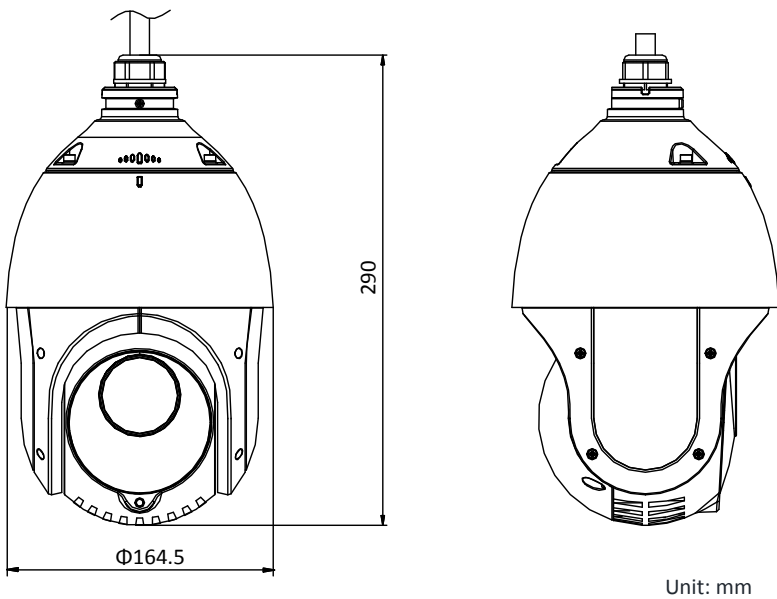

DORI

The DORI (detect, observe, recognize, identify) distance gives the general idea of the camera ability to distinguish persons or objects within its field of view.

It is calculated based on the camera sensor specification and the criteria given by EN 62676-4: 2015.

DORI	Detect	Observe	Recognize	Identify
Definition	25 px/m	63 px/m	125 px/m	250 px/m
Distance (Tele)	960.0 m (3149.6 ft)	381.0 m (1249.8 ft)	192.0 m (629.9 ft)	96.0 m (315.0 ft)

Available Model

DS-2DE4215IW-DE (E), 12 VDC & PoE (802.3 at, class4)

Dimensions

Accessory

Included:

ASW0081-1220002W

Power adapter

Optional: