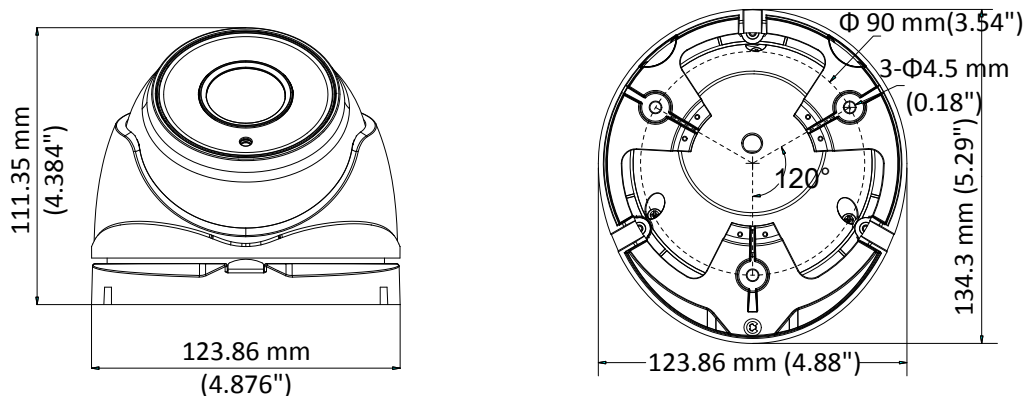

## Specification

<b>Camera</b>	
Image Sensor	2.0 megapixel progressive scan CMOS
Signal System	PAL/NTSC
Frame Rate	PAL: 1080p@25fps NTSC: 1080p@30fps
Resolution	1920 (H) × 1080 (V)
Min. illumination	Color: 0.005 Lux @ (F1.8, AGC ON), 0 Lux with IR
Shutter Time	PAL: 1/25 s to 1/50, 000 s NTSC: 1/30 s to 1/50, 000 s
Slow Shutter	Max. 16 times
Lens	2.8 mm to 12 mm motorized vari-focal lens
Horizontal Field of View	32.1° to 103°
Lens Mount	Φ14
Day & Night	IR cut filter
Angle Adjustment	Pan: 0° to 360°, Tilt: 0° to 75°, Rotate: 0° to 360°
Synchronization	Internal synchronization
WDR (Wide Dynamic Range)	> 120 dB
<b>Menu</b>	
AGC	Support
Day/Night Mode	Auto/Color/BW (Black and White)
White Balance	ATW/MANUAL
Privacy Mask	ON/OFF, 4 programmable privacy masks
Motion Detection	4 programmable motion areas
Backlight Compensation	WDR/BLC/HLC/OFF
3D DNR (Digital Noise Reduction)	On
Language	English, Chinese
Functions	Brightness, Sharpness, Mirror, Smart IR
<b>Interface</b>	
Video Output	1 HD analog output
<b>General</b>	
Operating Conditions	-40 °C to 60 °C (-40 °F to 140 °F), humidity: 90% or less (non-condensation)
Power Supply	12 VDC ± 25% -A: 12 VDC ± 25%, 24 VDC ± 25%
Power Consumption	Max. 8W
Ingress Protection	IP67
Material	Metal
IR Range	Up to 40 m
Communication	Up the coax, Protocol: HIKVISION-C (TVI output)
Dimensions	134.3 mm × 123.9 mm × 111.4 mm (5.29" × 4.88" × 4.39")
Weight	Approx. 750 g (1.57 lb.)

## Dimension