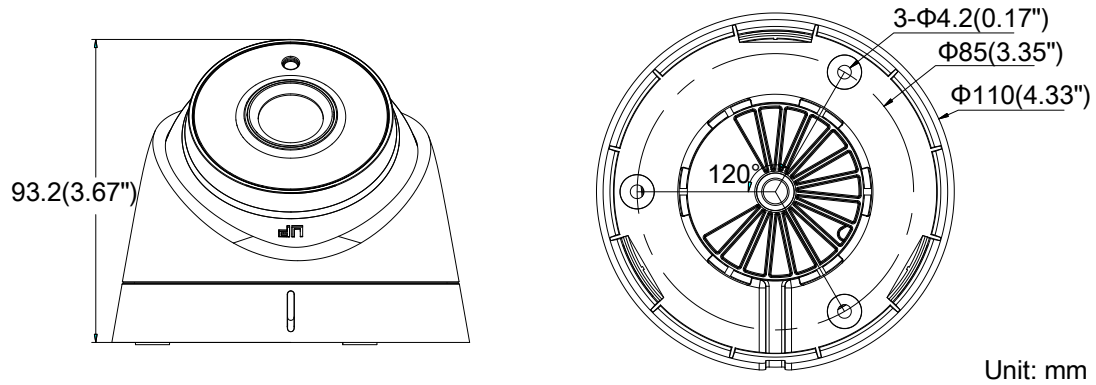

## Specifications

<b>Camera</b>	
Image Sensor	2MP CMOS Image Sensor
Signal System	PAL/NTSC
Effective Pixels	1928(H)*1088(V)
Min. illumination	0.01 Lux @ (F1.2,AGC ON),0 Lux with IR
Shutter Time	1/25(1/30)s to 1/50,000s
Lens	2.8mm, 3.6mm, 6mm, 8mm, 12mm, 16mm optional
	Angle of View: 103°(2.8mm), 82.2°(3.6mm), 54°(6mm), 37.7°(8mm), 24.3°(12mm), 18.8°(16mm)
Lens Mount	M12
Day & Night	ICR
Angle Adjustment	Pan: 0° - 360°; Tilt: 0° - 75°; Rotate: 0° - 360°
Synchronization	Internal Synchronization
WDR	120dB
Video Frame Rate	1080p@25fps/1080p@30fps
HD Video Output	1 Analog HD output
S/N Ratio	>62dB
<b>Menu</b>	
AGC	Support
D/N Mode	Color/BW/SMART
White Balance	ATW/ MWB
BLC	Support
Functions	Wide Dynamic Range, Digital noise reduction, Mirror, SMART IR
<b>General</b>	
Operating Conditions	-40 °C – 60 °C (-40 °F – 140 °F), Humidity 90% or less (non-condensing)
Power Supply	12 VDC ± 15%
Power Consumption	Max. 5W
Protection Level	IP66
IR Range	Up to 40m
Communication	Up the coax, Protocol: HIKVISION-C (TVI output)
Dimensions	φ110mm×93.2mm (φ4.33"×3.67")
Weight	Approx. 350g (0.77lb)

## Dimensions