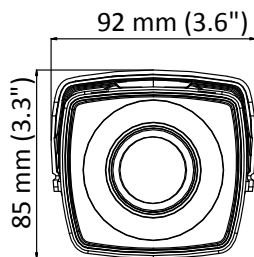

DS-2CE16D8T-(A)IT3ZF 2 MP Ultra-Low Light Bullet Camera

Key Features

- 2 MP high performance CMOS
- Ultra-low light
- 1920 × 1080 resolution
- 2.7 mm to 13.5 mm varifocal lens, auto focus
- 130 dB true WDR, 3D DNR
- Smart IR, up to 60 m IR distance
- 4 in 1 video output (switchable TVI/AHD/CVI/CVBS)
- IP67
- Up the coax (HIKVISION-C)

Specification

Camera	
Image Sensor	2 MP CMOS
Signal System	PAL/NTSC
Resolution	1920 (H) × 1080 (V)
Frame Rate	PAL: 1080p@25fps NTSC: 1080p@30fps
Min. Illumination	Color: 0.003 Lux @ (F1.2, AGC ON), 0 Lux with IR
Shutter Time	PAL: 1/25 s to 1/50, 000 s NTSC: 1/30 s to 1/50, 000 s
Slow Shutter	MAX. 16 times
Lens	2.7 mm to 13.5 mm motorized, auto focus
Horizontal Field of View	103° to 32.1°
Lens Mount	Φ14
Day & Night	ICR
WDR (Wide Dynamic Range)	≥ 130 dB
Angle Adjustment	Pan: 0° to 360°, Tilt: 0° to 90°, Rotate: 0° to 360°
Menu	
Image Mode	STD/HIGH-SAT
AGC	Yes
Day/Night Mode	Auto/Color/BW (Black and White)
White Balance	Auto/Manual
AE (Auto Exposure) Mode	WDR/BLC/HLC/Global
Privacy Mask	4 programmable privacy masks
Motion Detection	4 programmable motion areas
NR (Noise Reduction)	3D DNR/2D DNR
Language	English
Functions	Brightness, Sharpness, Mirror, Smart IR
Interface	
Video Output	Switchable TVI/AHD/CVI/CVBS
General	
Operating Conditions	-40 °C to 60 °C (-40 °F to 140 °F), humidity: 90% or less (non-condensing)
Power Supply	12 VDC ±25%, 24 VAC ±25% <i>*You are recommended to use one power adapter to supply the power for one camera.</i>
Power Consumption	Max. 7.5W, -A: Max. 9W
Ingress Protection	IP67
Material	Metal
IR Range	Up to 60 m
Communication	HIKVISION-C
Dimensions	85 mm × 92 mm × 269.6 mm (3.3" × 3.6" × 10.6")
Weight	Approx. 910 g (2.01 lb.), -A: Approx. 940 g (2.07 lb.)

Order Models

DS-2CE16D8T-AIT3ZF

DS-2CE16D8T-IT3ZF

Dimension

Accessory

DS-1275ZJ-SUS
Vertical pole mount

DS-1276ZJ-SUS
Corner mount

DS-1280ZJ-S
Junction box