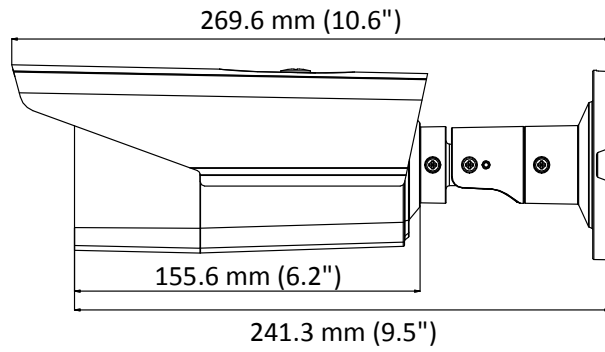

DS-2CE16D8T-(A)IT3ZF 2 MP Ultra-Low Light Bullet Camera

Key Features

- 2 MP high performance CMOS
- Ultra-low light
- 1920 × 1080 resolution
- 2.7 mm to 13.5 mm varifocal lens, auto focus
- 130 dB true WDR, 3D DNR
- Smart IR, up to 60 m IR distance
- 4 in 1 video output (switchable TVI/AHD/CVI/CVBS)
- IP67
- Up the coax (HIKVISION-C)

Specification

Camera	
Image Sensor	2 MP CMOS
Signal System	PAL/NTSC
Resolution	1920 (H) × 1080 (V)
Frame Rate	PAL: 1080p@25fps NTSC: 1080p@30fps
Min. Illumination	Color: 0.003 Lux @ (F1.2, AGC ON), 0 Lux with IR
Shutter Time	PAL: 1/25 s to 1/50, 000 s NTSC: 1/30 s to 1/50, 000 s
Slow Shutter	MAX. 16 times
Lens	2.7 mm to 13.5 mm motorized, auto focus
Horizontal Field of View	103° to 32.1°
Lens Mount	Φ14
Day & Night	ICR
WDR (Wide Dynamic Range)	≥ 130 dB
Angle Adjustment	Pan: 0° to 360°, Tilt: 0° to 90°, Rotate: 0° to 360°
Menu	
Image Mode	STD/HIGH-SAT
AGC	Yes
Day/Night Mode	Auto/Color/BW (Black and White)
White Balance	Auto/Manual
AE (Auto Exposure) Mode	WDR/BLC/HLC/Global
Privacy Mask	4 programmable privacy masks
Motion Detection	4 programmable motion areas
NR (Noise Reduction)	3D DNR/2D DNR
Language	English
Functions	Brightness, Sharpness, Mirror, Smart IR
Interface	
Video Output	Switchable TVI/AHD/CVI/CVBS
General	
Operating Conditions	-40 °C to 60 °C (-40 °F to 140 °F), humidity: 90% or less (non-condensing)
Power Supply	12 VDC ±25%, 24 VAC ±25% <i>*You are recommended to use one power adapter to supply the power for one camera.</i>
Power Consumption	Max. 7.5W, -A: Max. 9W
Ingress Protection	IP67
Material	Metal
IR Range	Up to 60 m
Communication	HIKVISION-C
Dimensions	85 mm × 92 mm × 269.6 mm (3.3" × 3.6" × 10.6")
Weight	Approx. 910 g (2.01 lb.), -A: Approx. 940 g (2.07 lb.)

Order Models

DS-2CE16D8T-AIT3ZF

DS-2CE16D8T-IT3ZF

Dimension

Accessory

DS-1275ZJ-SUS
Vertical pole mount

DS-1276ZJ-SUS
Corner mount

DS-1280ZJ-S
Junction box