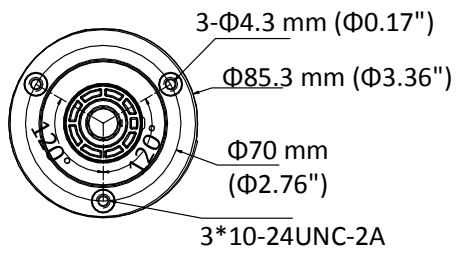

Order Models

DS-2CE16D8T-AIT3ZF

DS-2CE16D8T-IT3ZF

Dimension