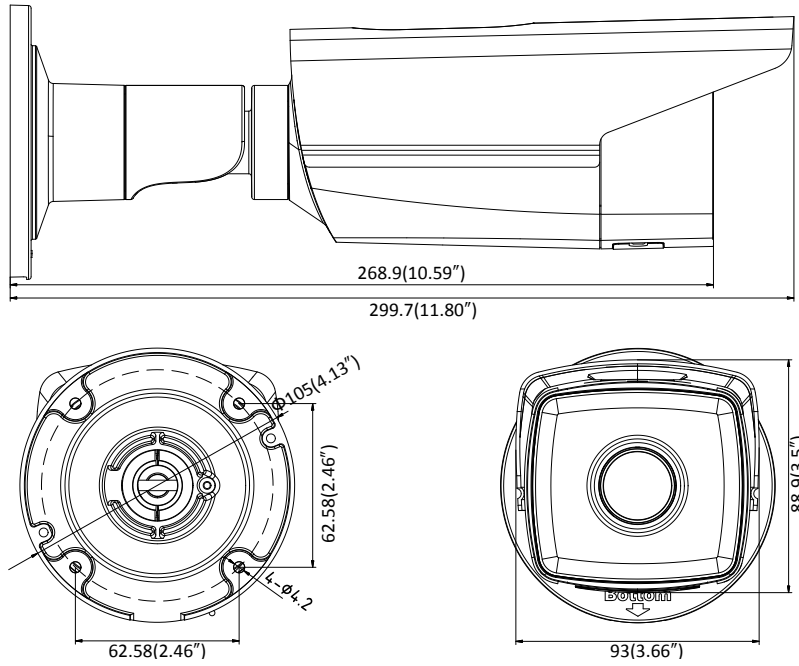

Dimensions

Unit: mm

Accessories

DS-1280ZJ-S
Junction Box

05050020170825