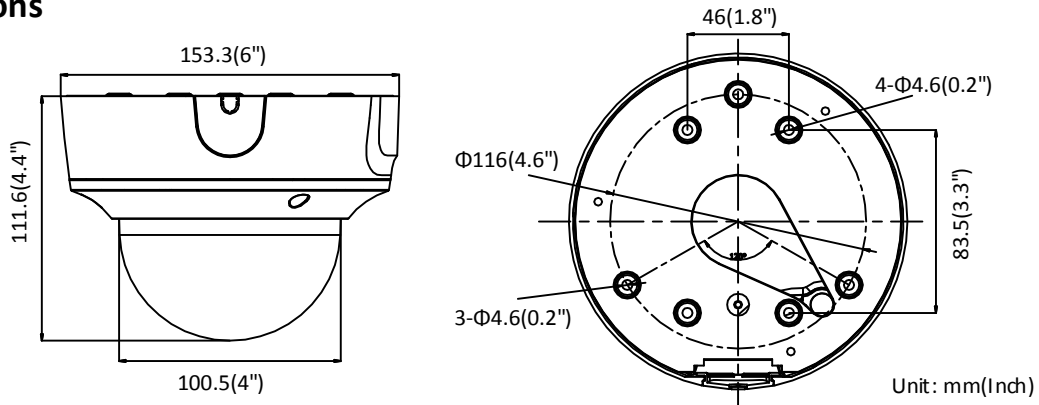

Dimensions	Camera: Φ 153.3 × 111.6mm (Φ 6" × 4.4")
Weight	Camera: 900 g (2 lb.) With package: 1300 g (2.9 lb.)

Available Model:

DS-2CD2765G1-IZ (2.8 to 12 mm), DS-2CD2765G1-IZS (2.8 to 12 mm)

Dimensions

Accessories