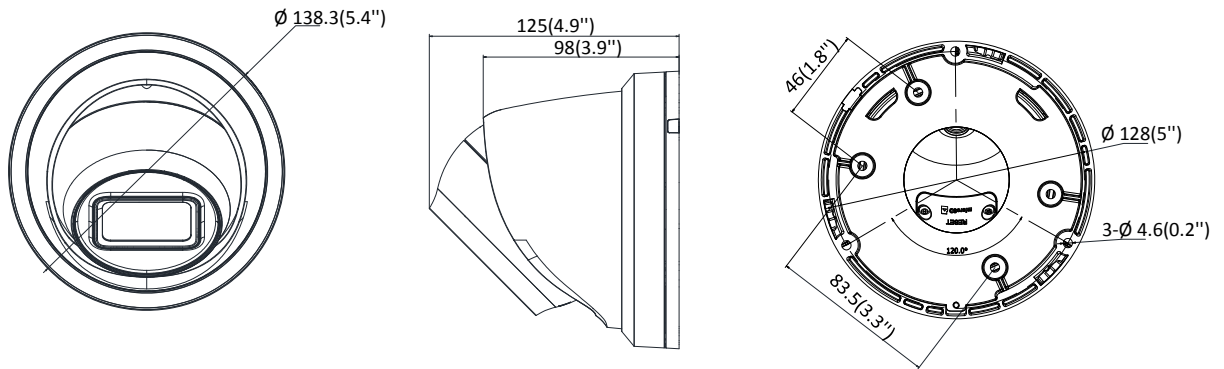

Dimensions

Unit: mm

Accessories

DS-1273ZJ-140
Wall Mount

DS-1280ZJ-DM21
Junction Box

DS-1273ZJ-140(Black)
Wall Mount

DS-1280ZJ-DM21(Black)
Junction Box