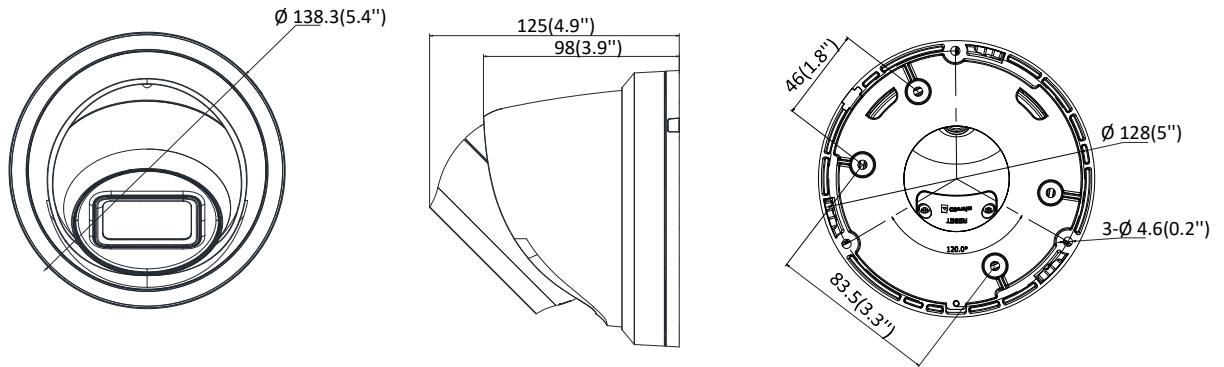

Dimensions

Unit: mm(inch)

Accessories

DS-1273ZJ-140
Wall Mount

DS-1280ZJ-DM21
Junction Box

DS-1273ZJ-140(Black)
Wall Mount

DS-1280ZJ-DM21(Black)
Junction Box

05058020190523