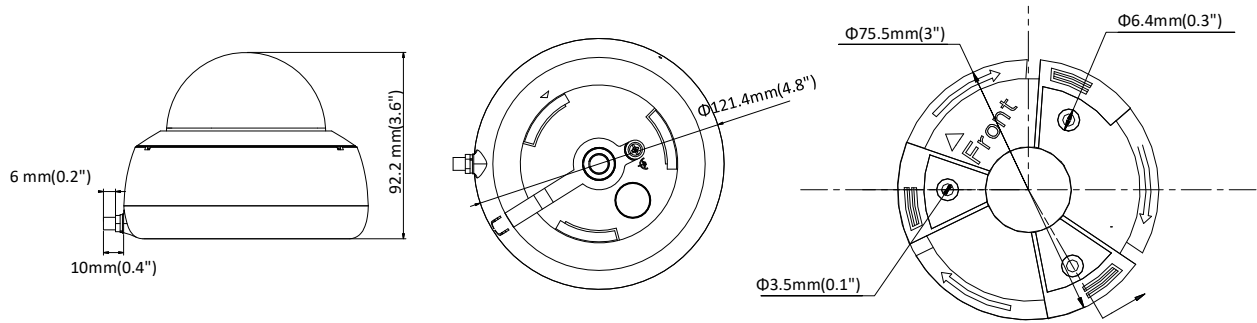

### NVR

- Up to 4-ch network camera inputs (up to 4 MP)
- 2-ch@1080p/1-ch@4 MP decoding capability
- Dual external antenna design for Wi-Fi
- HDMI/VGA output with up to 1920 × 1080 resolution
- Hik-Connect for easy network management

## Camera Dimension

## NVR Dimension

Unit: mm