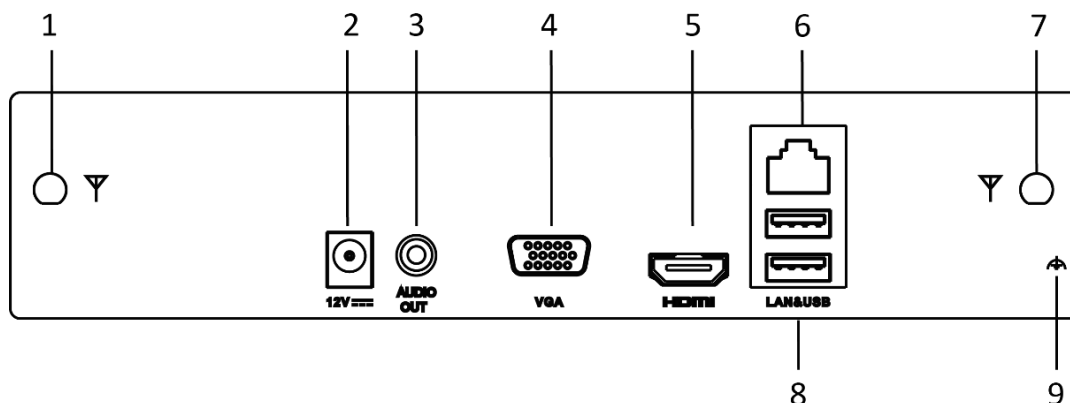

## Camera Dimension

## NVR Dimension

Unit: mm

## Physical Interface

No.	Description	No.	Description
1	Wi-Fi Antenna	6	LAN
2	Power Supply	7	Wi-Fi Antenna
3	Audio Out	8	USB
4	VGA Interface	9	Ground
5	HDMI Interface		